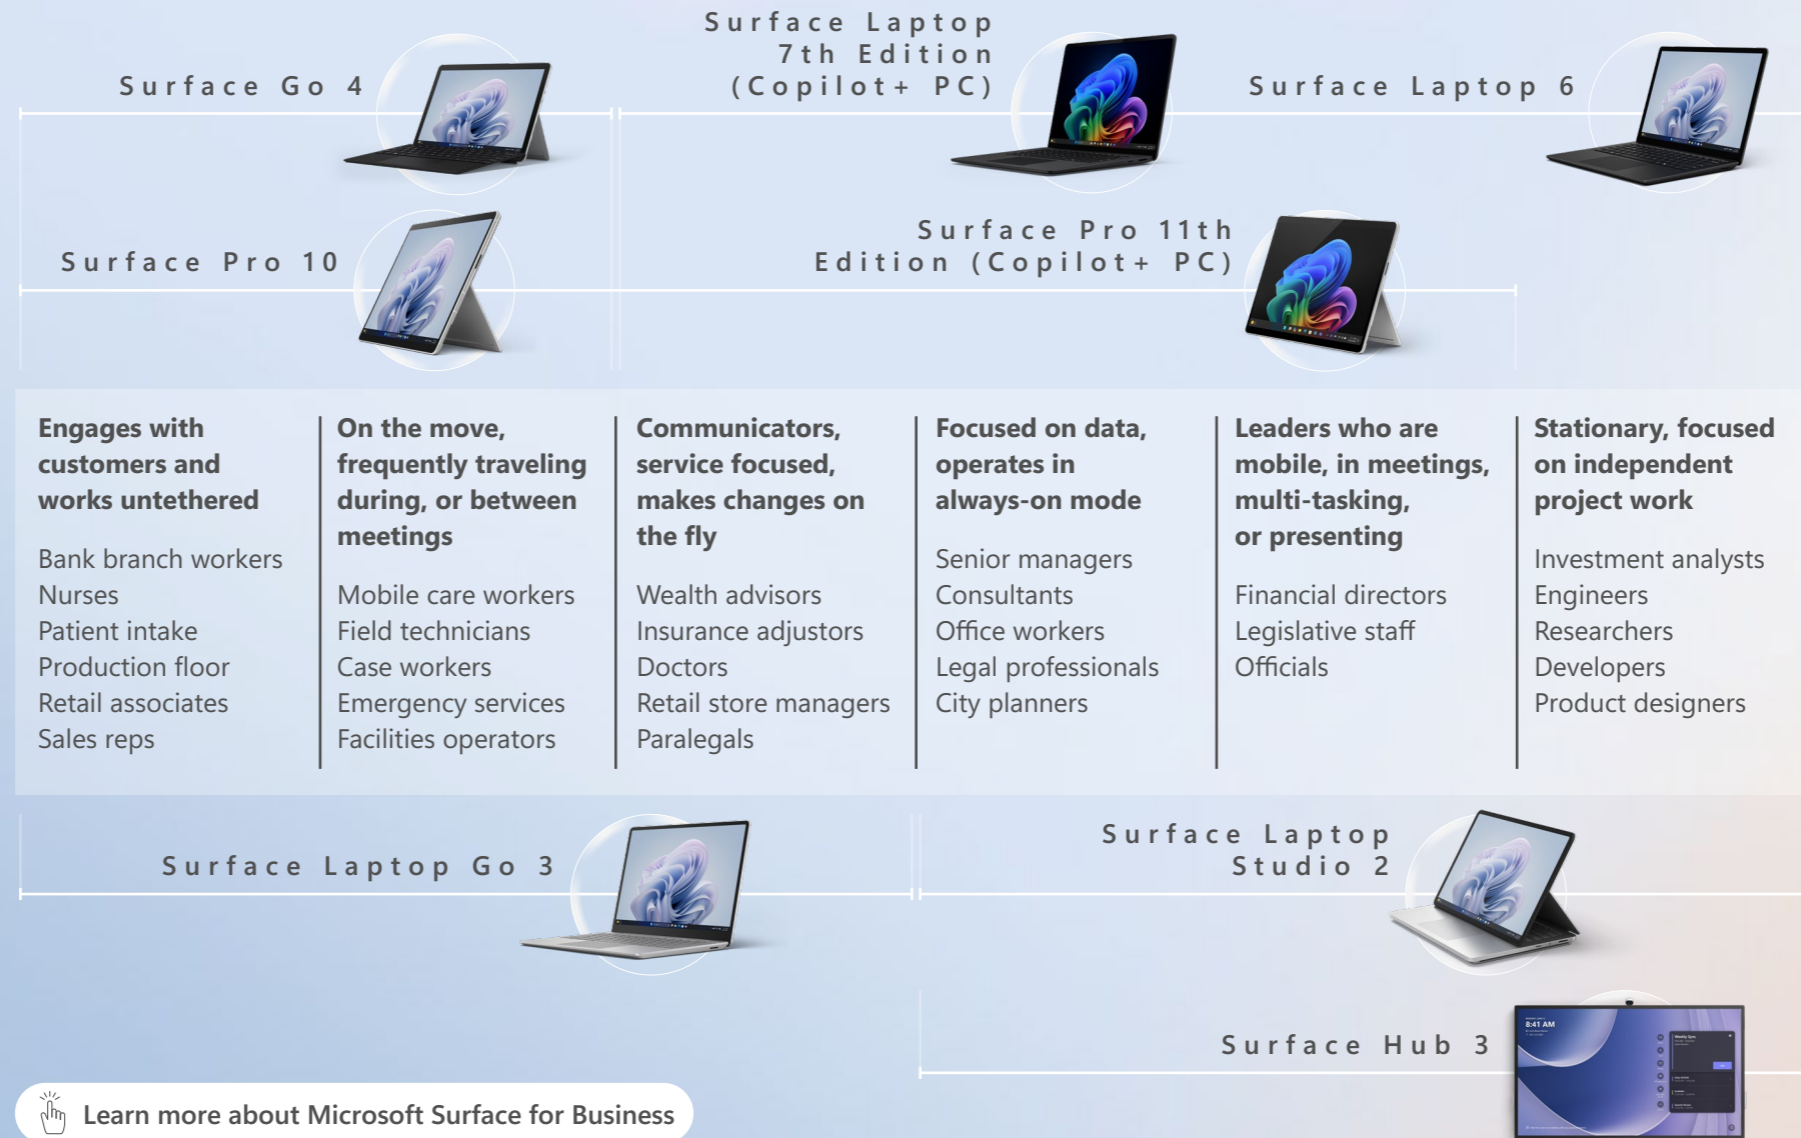

Best for: Hybrid meetings, designers, executives, board rooms.

Surface Hub 3
Enable teamwork anywhere with this Microsoft Teams-certified meetings platform and modern collaborative canvas.

ACCESSORIES

Take productivity and collaboration to the next level with accessories that power hybrid work, and Microsoft Teams certified accessories that deliver best in class voice, audio, video and experiences.

Quick Link

INTRODUCTION

- The Pillars of Surface Better Together
- Devices Portfolio
- Cost of Ownership
- AI & Copilot
- Security
- Windows 11
- Accessibility
- Repairability
- Sustainability

2-IN-1s

- Surface Pro 11th Edition
- Surface Pro 10
- Surface Go 4

LAPTOPS

- Surface Laptop 7th Edition
- Surface Laptop 6
- Surface Laptop Studio 2
- Surface Laptop Go 3

HUB

- Surface Hub 3 50" & 85"

PROTECTION PLANS

- Warranty & Protection Plans
- Repairable Devices

ACCESSORIES

Learn more about Microsoft Surface for Business

Quick Link

INTRODUCTION

- The Pillars of Surface Better Together
- Devices Portfolio
- Cost of Ownership
- AI & Copilot
- Security
- Windows 11
- Accessibility
- Repairability
- Sustainability