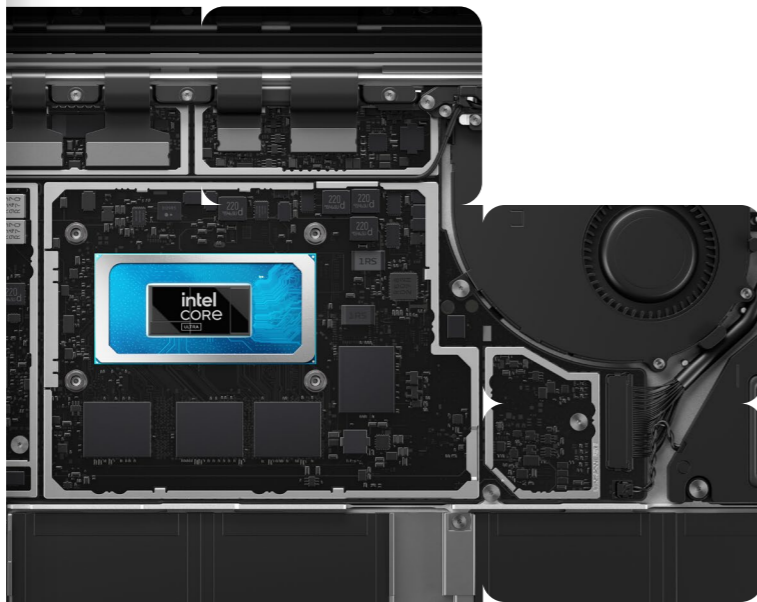

More options

Maximise efficiency with self-repair, send your device to Microsoft for a trusted repair, or for a tailored repair solution, use one of our many Authorised Service Providers (ASP) to get you back online.

Better value

Microsoft's reduce, reuse, and recover circularity model minimises waste, and with Microsoft's IT Management Portals, reduce manual work and lowers IT costs. With Microsoft Protection Plans you can protect your investment and extend the use of the device.

Find out more on Repair Options and Protection Plans on page 50

Streamlined management

Surface delivers powerful tools and management solutions that help businesses easily and efficiently control the health, apps, and functionality of their organisation's devices and streamline lifecycle management.

Optimised support

Surface provides comprehensive resources and multiple options to support customers. For customised repair solutions, businesses can utilise a Surface Authorised Service Provider to support their bespoke needs.

Investment protection

Each Surface device comes with a one-year Microsoft Limited Hardware Warranty. For customers who want to maximise and protect their Surface investments beyond the warranty, they can purchase one of the available Microsoft Protection Plans.