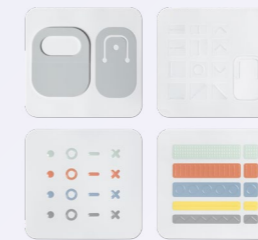

Accessibility

Surface Adaptive Kit