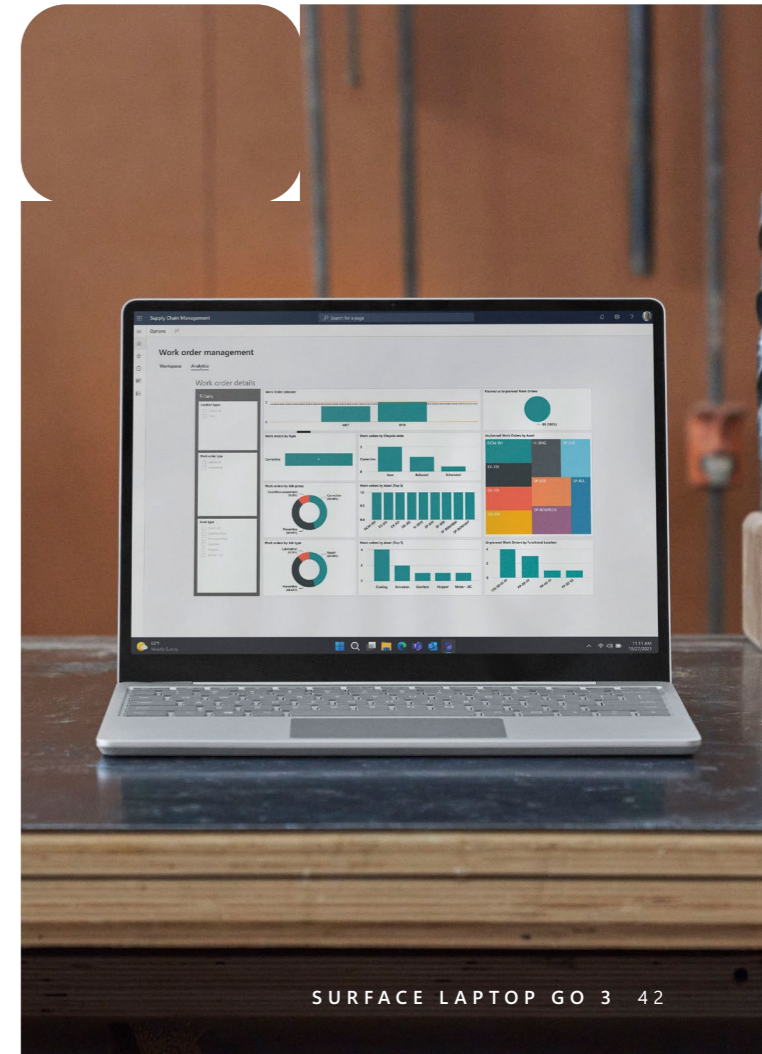

INTRODUCTION

- The Pillars of Surface Better Together
- Devices Portfolio
- Cost of Ownership
- AI & Copilot
- Security
- Windows 11
- Accessibility
- Repairability
- Sustainability

2-IN-1s

- Surface Pro 11th Edition
- Surface Pro 10
- Surface Go 4

LAPTOPS

- Surface Laptop 7th Edition
- Surface Laptop 6
- Surface Laptop Studio 2
- **Surface Laptop Go 3**

HUB

- Surface Hub 3 50" & 85"

PROTECTION PLANS

- Warranty & Protection Plans
- Repairable Devices

ACCESSORIES

- Teams Accessories
- Surface Adaptive Kit
- Adaptive Accessories
- Dock Comparison
- Pen Compatibility

FIND OUT MORE

Surface Laptop Go 3 FOR BUSINESS

Get it all done with the performance you need with the Surface Laptop Go 3 features an ultraportable design to help you breeze through work and play from anywhere.

Battery life

Up to 15 hours¹ of use on one single charge.

Weight

Weighing under 1.13kg, you can go anywhere.

Industry-leading security

Fingerprint Power Button² and TPM 2.0 on Windows 11.

Peak performance

Intel® Core™ i5 processor means a fast experience.

	WiFi			
13th Gen Processor	Core i5			
Colour	Platinum			
Memory RAM	8GB		16GB	
Solid State Drive	128GB²	256GB	256GB	512GB
Operating System	Windows 11 Pro			
Part Number	XJD-00003	XK3-00003	XKS-00003	XLG-00003

Learn more about Surface Laptop Go 3

¹Battery life varies significantly based on usage, network and feature configuration, signal strength, settings and other factors. See aka.ms/SurfaceBatteryPerformance for details.